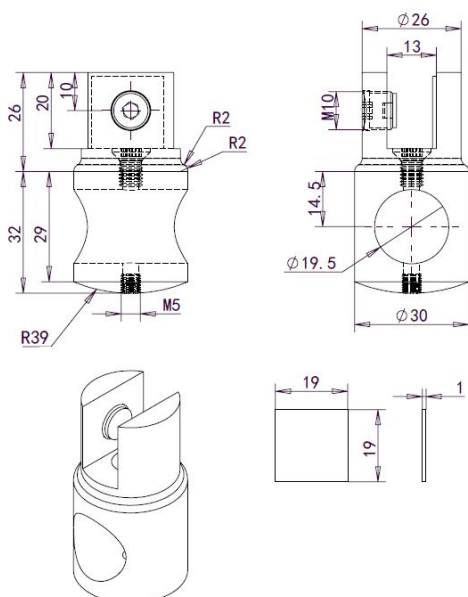

PRODUCT SHEET

Description:

Bar To Glass Bracket, F/ø19mm Tube, Polished Brass, 8-10mm. Glass, W/Closed Bar Hole

Item number:

15.26.102-8

Units	Box	Carton	HS Code	Barcode
Pcs.	1	100	8302419000	
				5704866506267